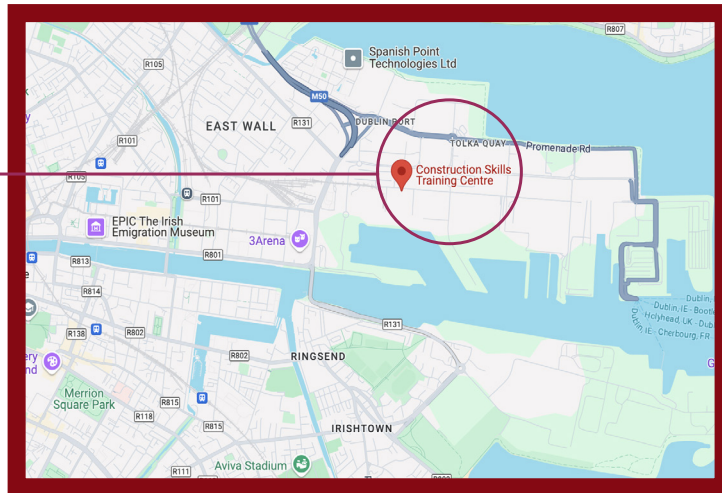

Our offices are located at: St Andrews Education & Training Hub,
 The Junction, 112 Pearse Street, Dublin 2
 ICRG, 85 Amiens Street, Dublin 1

An Roinn Breisoideachais agus Ardoideachais,
 Taighde, Nuálaithe agus Eolaíochta
 Department of Further and Higher Education,
 Research, Innovation and Science

Comhairle Cathrach
 Bhaile Átha Cliath
 Dublin City Council

Our Locations

Dublin Port
Training
Centre

The Junction
112 Pearse Street
Dublin 2

Inner City
Renewal
Group
Amiens Street
Dublin 1